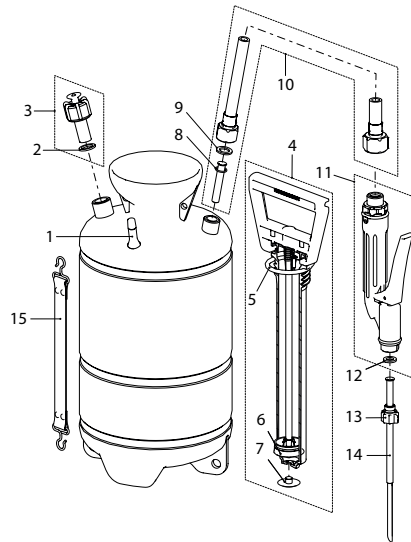

DR 5, powder duster		11625701	121048
Accessories (Pictures see page 78 ff)			
	Injector needle, curved ø2 mm	11435001-SB	100647
	Extension tube straight 1 m, brass, G1/4"-G1/4"e	10960601	100463
	XL 8 D Telescopic lance 7 m (max. 6 bar) / working height 8 m (Dust version)	11935401	113791
	Mini-Flex	11947101	710600
	Powder funnel P19, oval, red, size 19x12.5 cm, diameter of connection 3.2 cm	12140601	038278
No	Gasket set consisting of:	11629801-SB	700878
2	Gasket 21x15.4x2		
5	O-ring 50.16x5.34		
6	Sleeve ø38.85 x 7.9 mm		
7	Pump gasket ø24 mm		
8	O-ring 10x1.3		
9	Gasket 17x11x1.5		
12	Gasket 11.9x7x1.5		
No	Spare parts		
1	Compressed air valve	50137531	500157
3	Safety and pressure relief valve 3 bar (until 2021)	11617901-SB	710174
3	Safety and pressure relief valve 4 bar (from 2022)	11617902-SB	710181
4	Pump red 1.4104 PP NBR	11906301	710532
6	Sleeve, 6 pcs. per pack	11642701	040059
10	Hose 1.5 m, G1/2"-G1/2"	11478202	710327
11	Trigger Profi G1/2"	10495007	100807
	<i>Gasket set for trigger</i>	11664910	040851
12	Gasket 12.2x7x3; 12 pcs per pack	11642404	040042
13	Nipple G1/4", minimum order qty. 5 pcs	11341801	040790
14	Powder tube ø4 mm, brass, L = 25 cm	11422101	710334
15	Carrying belt	10453601	100739